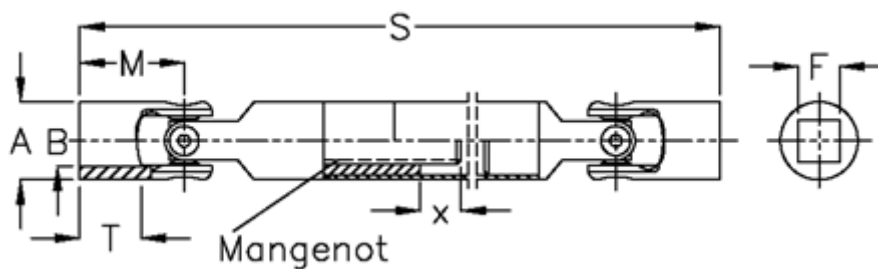

Data Sheet

Article number: 076631041

Description: Slip shaft 0.663.104.001 needle bearing
S=475 X=70 Square 32H9

Measures

A	= 63
F	= 32
Longitudinal ribs	= 6x36x42
M	= 83
MD max N m	= 250
s	= 475
T	= 50
x	= 70